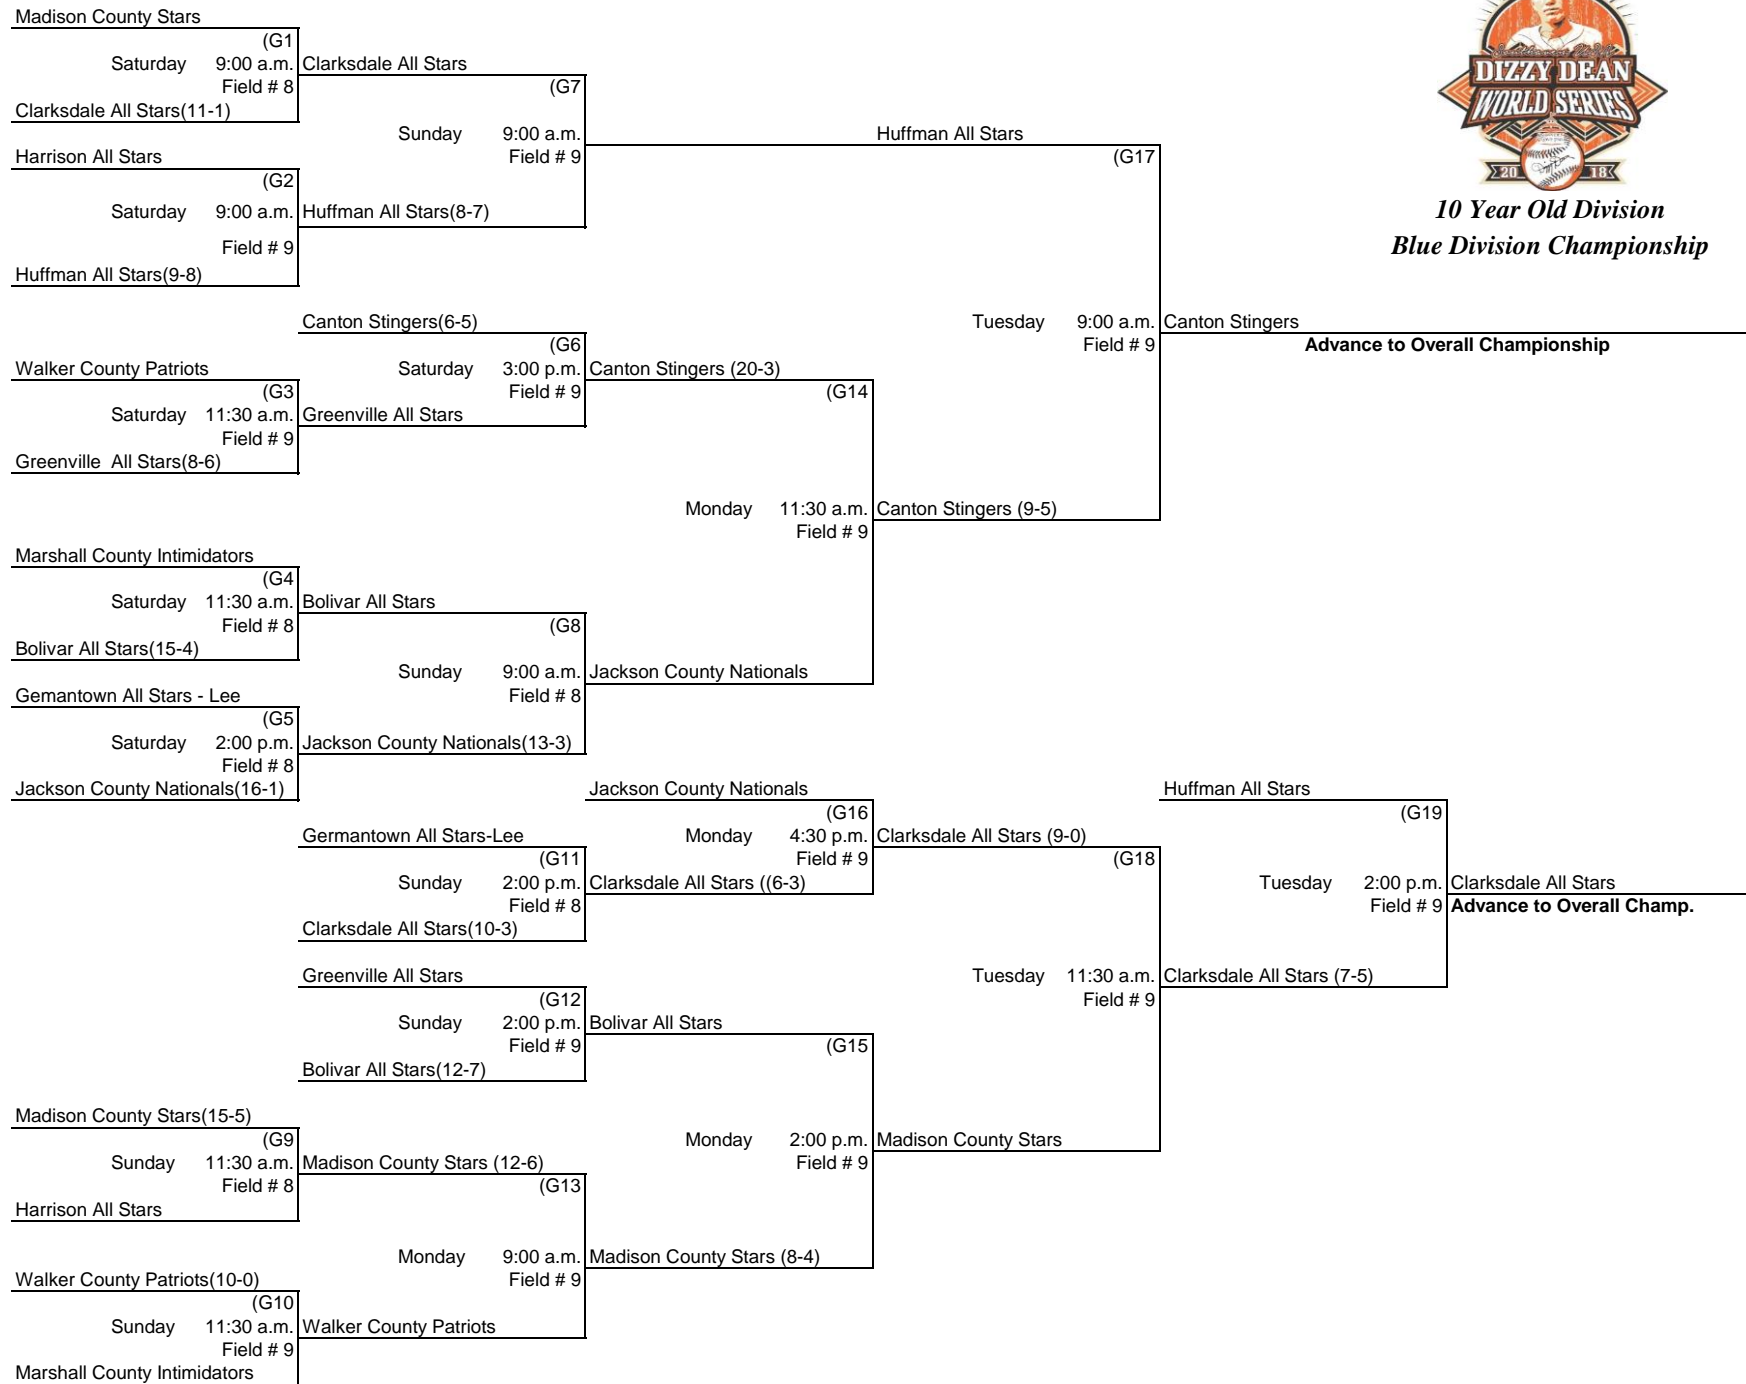

**10 Year Old Division  
Overall Championship**

**10 Year Old Division  
Blue Division Championship**

**10 Year Old Division  
Red Division Championship**