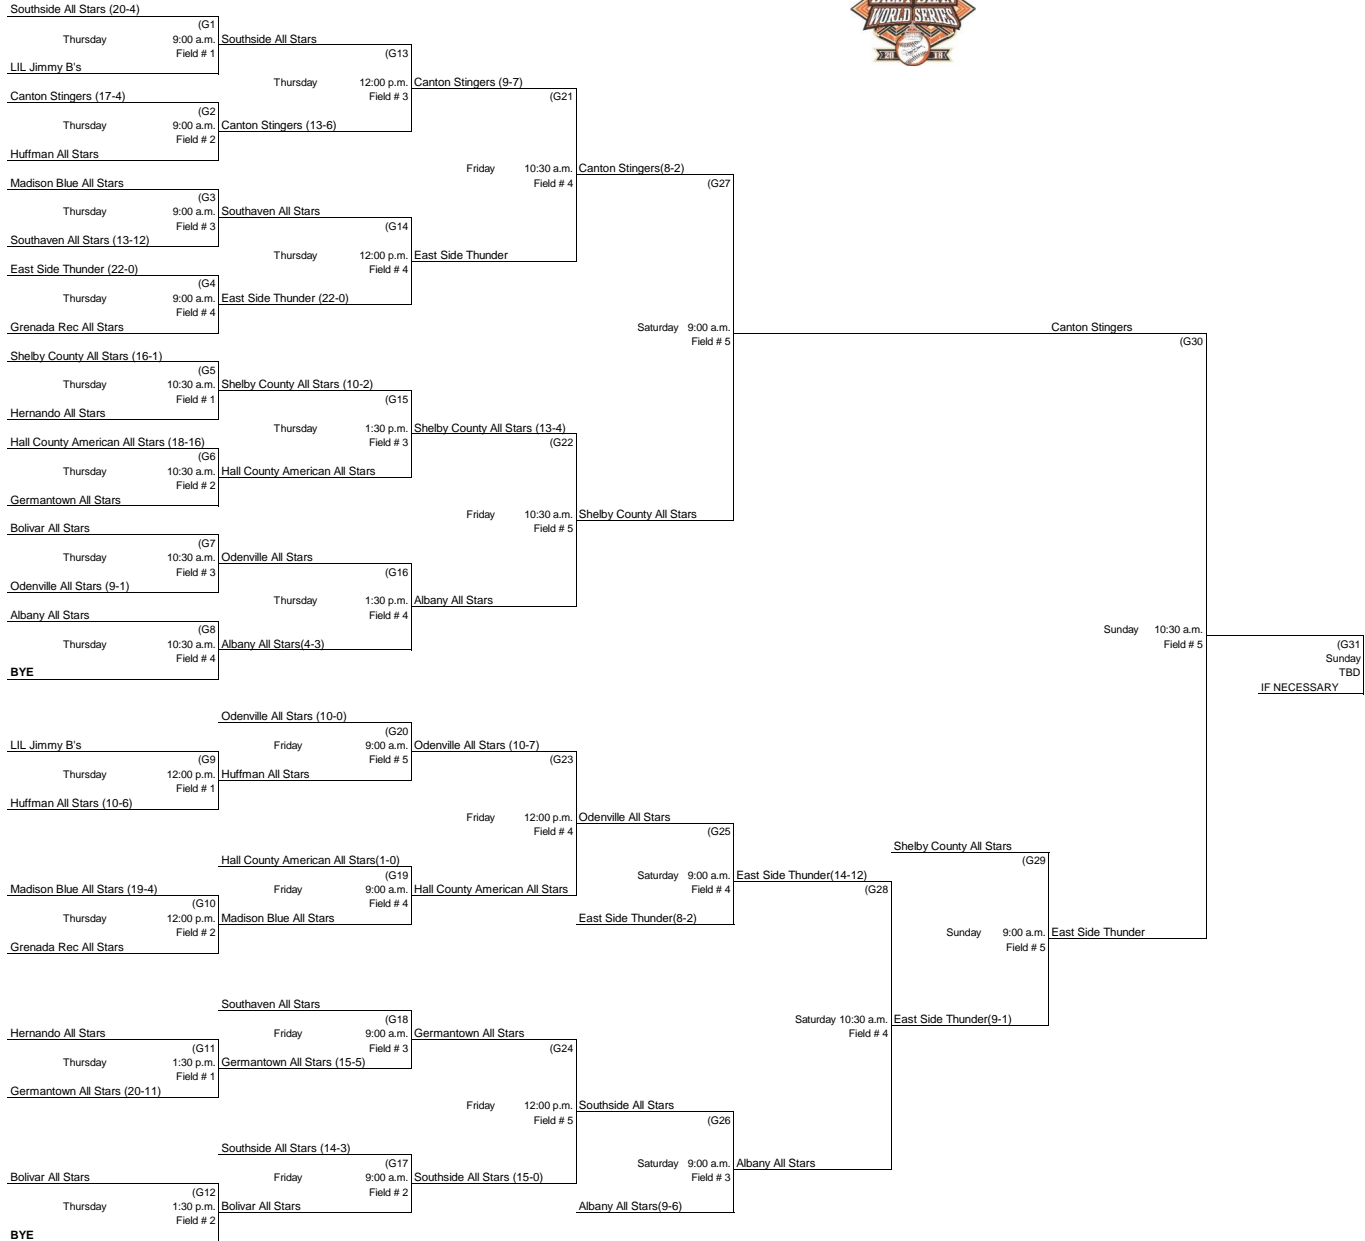

DIZZY DEAN WORLD SERIES
8 YEAR OLD DIVISION
 July 16-22, 2018
 Southaven, Mississippi
 Snowden Grove Park

DIZZY DEAN WORLD SERIES
8 Year Old Division
July 16-22, 2018
Southaven, Mississippi

Pool A	W	L	T
Canton Stingers	3		
Huffman All Stars		3	
Bolivar All Stars	2	1	
LIL Jimmy B's	1	2	

Pool B	W	L	T
Shelby County All Stars	2	1	
Odenville All Stars	1	2	
East Side Thunder	3		
Grenada Rec All Stars		3	

Pool C	W	L	T
Legends of Forest Hill	1	2	
Southside All Stars	2	1	
Hall County American All Stars	2	1	
Hernando All Stars	1	2	

Pool D	W	L	T
Southaven All Stars	1	2	
Madison Blue	2	1	
Albany All Stars	3		
Germantown All Stars		3	

Tuesday, July 17, 2018

Game #		Score		Score	Time	Field
1	East Side Thunder	22	Grenada Rec All Stars	0	9:00 a.m.	Snowden Field # 2
2	Shelby County All Stars	12	Odenville All Stars	1	9:00 a.m.	Snowden Field # 3
3	Albany All Stars	11	Germantown All Stars	0	10:30 a.m.	Snowden Field # 1
4	Huffman All Stars	11	Bolivar All Stars	12	10:30 a.m.	Snowden Field # 2
5	Southaven All Stars	12	Madison Blue	13	10:30 a.m.	Snowden Field # 3
6	Canton Stingers	21	LIL Jimmy B's	6	12:00 p.m.	Snowden Field # 1
7	Hall County American All Stars	22	Hernando All Stars	0	12:00 p.m.	Snowden Field # 2
8	Shelby County All Stars	22	Grenada Rec All Stars	0	12:00 p.m.	Snowden Field # 3
9	Odenville All Stars	0	East Side Thunder	4	1:30 p.m.	Snowden Field # 1
10	Legends of Forest Hill	14	Southside All Stars	6	1:30 p.m.	Snowden Field # 2
11	Madison Blue	0	Albany All Stars	16	1:30 p.m.	Snowden Field # 3
12	Canton Stingers	16	Huffman All Stars	1	3:00 p.m.	Snowden Field # 4
13	Bolivar All Stars	9	LIL Jimmy B's	6	3:00 p.m.	Snowden Field # 5