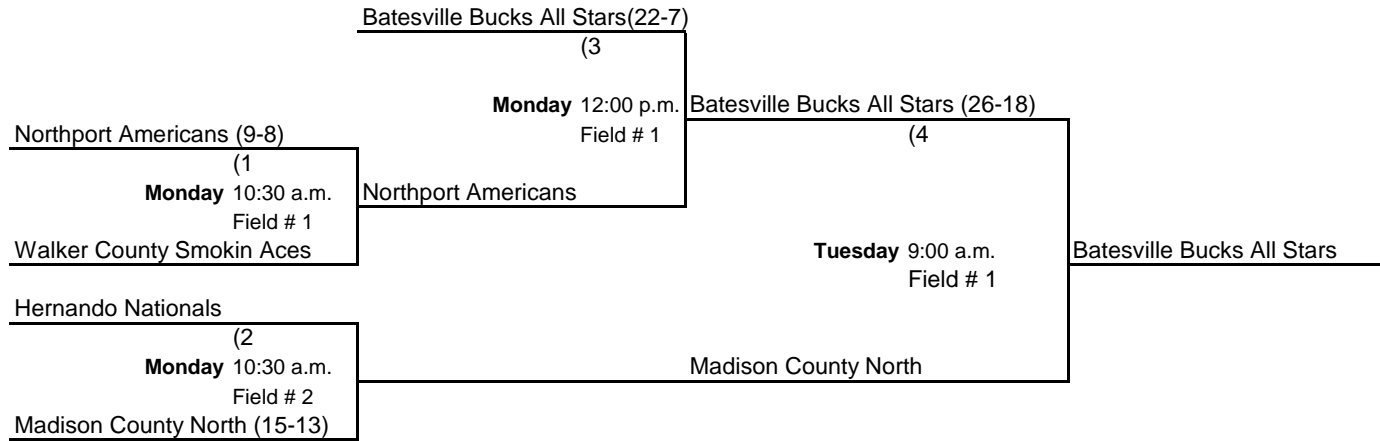

Dizzy Dean World Series
6 Year Old Division
CHAMPIONSHIP BRACKET
 July 13-19, 2018
 Southaven, Mississippi

DIZZY DEAN WORLD SERIES

6 Year Old Division

July 13-19, 2018

Southaven, Mississippi

Consolation Bracket

DIZZY DEAN WORLD SERIES
6 Year Old Division
July 13-19, 2018
Southaven, Mississippi

Pool A		
	W	L
Southaven All Stars	2	1
Walker County Smokin Aces		3
Hernando Americans	2	1

Pool D		
	W	L
Clarksdale Thunder	3	
Madison County North		3
Bolivar All Stars	2	1

World Series Round Robin Game Schedule

Sunday, July 15, 2018						
Game #		Score		Score	Time	Field
13	Northport Americans	6	Middle Valley All Stars	21	9:00 a.m.	Snowden Field #1
14	Southaven All Stars	23	Hernando Americans	8	9:00 a.m.	Snowden Field #2
15	Centerpoint All Stars	11	Batesville Bucks All Stars	10	9:00 a.m.	Snowden Field #3
16	Gardendale Maroon	10	Canton Stingers	11	9:00 a.m.	Snowden Field #4
17	Clarksdale Thunder	15	Bolivar All Stars	8	9:00 a.m.	Snowden Field #5
18	BYE	0	Huffman All Stars	6	10:30 a.m.	Snowden Field #2
19	Madison County South	16	Hernando Nationals	8	10:30 a.m.	Snowden Field #3
20	Southaven All Stars	14	Centerpoint All Stars	18	12:00 p.m.	Snowden Field #2
21	Madison County North	3	Bolivar All Stars	20	12:00 p.m.	Snowden Field #3
22	Hopewell Mustangs	18	Batesville Bucks All Stars	8	12:00 p.m.	Snowden Field #4
23	Middle Valley All Stars	9	Huffman All Stars	16	1:30 p.m.	Snowden Field #1
24	Northport Americans	2	Canton Stingers	19	1:30 p.m.	Snowden Field #2
25	Clarksdale Thunder	16	Madison County South	3	1:30 p.m.	Snowden Field #3
26	Northport Nationals	20	Hernando Nationals	1	1:30 p.m.	Snowden Field #4
27	Walker County Smokin Aces	8	Hernando Americans	18	1:30 p.m.	Snowden Field #5