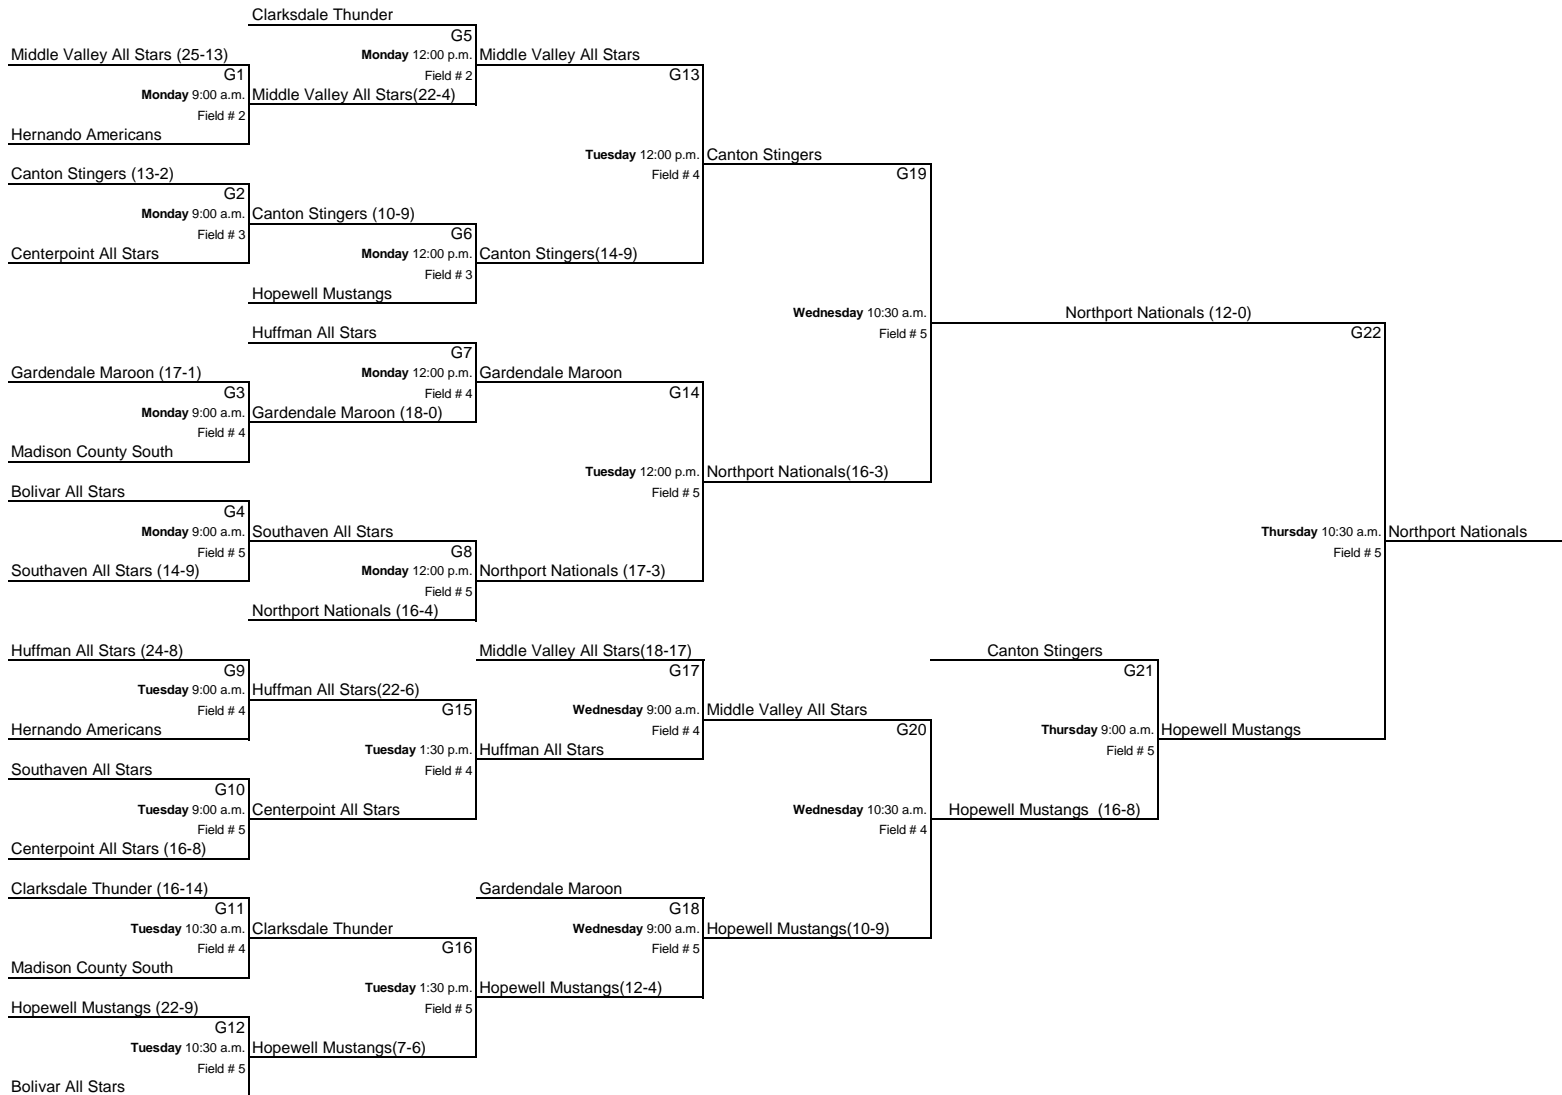

Dizzy Dean World Series
6 Year Old Division
CHAMPIONSHIP BRACKET
 July 13-19, 2018
 Southaven, Mississippi

DIZZY DEAN WORLD SERIES

6 Year Old Division

July 13-19, 2018

Southaven, Mississippi

Consolation Bracket

DIZZY DEAN WORLD SERIES
6 Year Old Division
July 13-19, 2018
Southaven, Mississippi

Pool A		
	W	L
Southaven All Stars	2	1
Walker County Smokin Aces		3
Hernando Americans	2	1

Pool D		
	W	L
Clarksdale Thunder	3	
Madison County North		3
Bolivar All Stars	2	1

Pool F		
	W	L
BYE		3
Middle Valley All Stars	2	1
Huffman All Stars	3	

World Series Round Robin Game Schedule

Saturday, July 14, 2018						
Game #		Score		Score	Time	Field
1	Madison County South	1	Northport Nationals	23	9:00 a.m.	Snowden Field #1
2	Centerpoint All Stars	2	Hopewell Mustangs	17	9:00 a.m.	Snowden Field #2
3	Gardendale Maroon	21	Northport Americans	1	9:00 a.m.	Snowden Field #3
4	Southaven All Stars	25	Walker County Smokin Aces	10	9:00 a.m.	Snowden Field #4
5	Clarksdale Thunder	21	Madison County North	3	9:00 a.m.	Snowden Field #5
6	BYE	0	Middle Valley All Stars	6	10:30 a.m.	Snowden Field #2
7	Hernando Americans	20	Batesville Bucks All Stars	19	10:30 a.m.	Snowden Field #3
8	Canton Stingers	13	Huffman All Stars	14	10:30 a.m.	Snowden Field #4
9	Hernando Nationals	10	Bolivar All Stars	22	10:30 a.m.	Snowden Field #5
10	BYE	0	Gardendale Maroon	6	12:00 p.m.	Snowden Field #3
11	Hopewell Mustangs	22	Walker County Smokin Aces	0	12:00 p.m.	Snowden Field #4
12	Northport Nationals	19	Madison County North	2	12:00 p.m.	Snowden Field #5